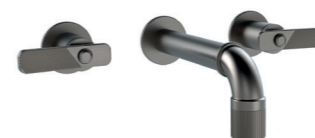

art. 9921N8  
Bocca e miscelatore da appoggio  
Tabletop spout and mixer

art. 791050

art. 9921N7 - 9921N9  
Bocca lavabo/bocca vasca murale  
Wall mounted spout for washbasin/bath

art. 793208  
Miscelatore incasso per lavabo  
Concealed mixer for washbasin