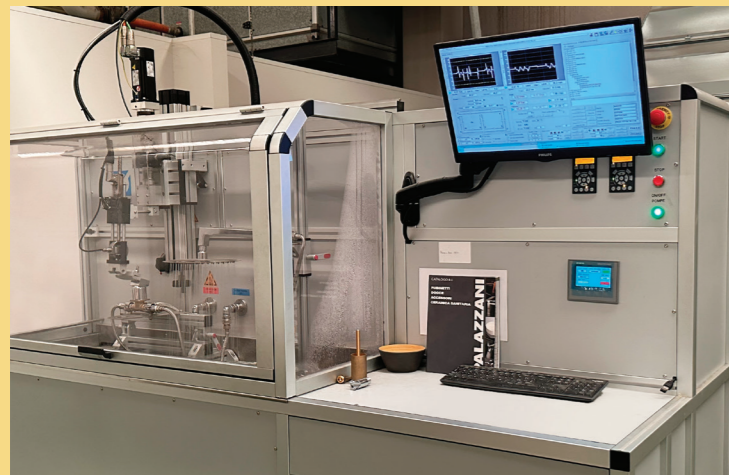

Il valore della sostenibilità The value of sustainability

Palazzani.eu ha completamente trasformato i propri processi industriali di produzione e finitura, mettendo al centro la salute umana, la salvaguardia dell'ambiente e l'impegno per una produzione sempre più sostenibile. Per questo l'Azienda cura con amore e attenzione qualsiasi dettaglio e ogni singolo passo è intrapreso con l'obiettivo di preservare questi valori. Sono state sostituite completamente le lavorazioni che potevano rappresentare una minaccia per l'essere umano, come la cromatura esavalente, con processi galvanici all'avanguardia - cromatura trivalente - completamente privi di sostanze nocive.

È stato messo in opera un avveniristico impianto di depurazione a basso consumo energetico che recupera completamente gli scarti dei processi di produzione reimmettendoli, una volta depurati e controllati, nel ciclo di lavorazione in totale conformità e nel pieno rispetto delle più stringenti normative in materia. Oggi i nuovi impianti consentono a Palazzani.eu, a parità di prestazioni, di risparmiare sino al 70% di energia rispetto ai precedenti, rendendosi utili anche per altre fasi di lavorazione come, ad esempio, il recupero del calore necessario ad alimentare i forni di asciugatura. Questi cambiamenti epocali non

solo hanno portato a risparmi significativi nei costi industriali che permetteranno a Palazzani.eu di offrire a prezzi equilibrati e accessibili anche i prodotti di qualità più elevata, ma hanno anche consentito all'Azienda di diventare a tutti gli effetti una industria 4.0 che può vantare attestazioni di qualità e conformità di prodotto e di processo rilasciate dai più severi Enti di Certificazione Internazionali. Un viaggio verso il futuro che non ha dimenticato di mettere al primo posto la sicurezza e il benessere dei lavoratori dipendenti, riconoscendoli come parte fondamentale del proprio successo di impresa.